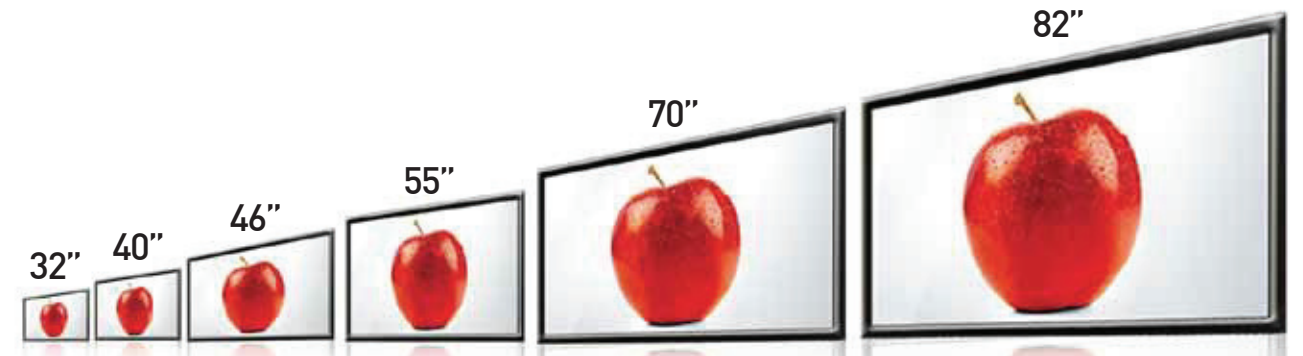

## Specification

Item	Model	OLS-3201PTGB	OLS-4001PTGB	OLS-4601PTGB	OLS-5501PTGB	OLS-7001PTGB	OLS-8201PTGB	OLS-4001PTGP	OLS-4601PTGP	OLS-5501PTGP	OLS-7001PTGP	OLS-8201PTGP
DID Panel Inch		32"	40"	46"	55"	70"	82"	40"	46"	55"	70"	82"
Number of Pixels		1366 x 768 (WXGA)	1920 x 1080 (WUXGA)									
DID Panel	Brightness	450cd/m <sup>2</sup>						700cd/m <sup>2</sup>			600cd/m <sup>2</sup>	
	Contrast Ratio	4000:1						3000:1			2500:1	
	Viewing Angle (H/W)	178° / 178°										
	Life time	50,000 h										
Industrial AD Board	Built In PC Internal Input Port	DVI-D										
	Amp	Built in 7W x 2 amp										
Built In PC	CPU	AMD3.0G										
	Main Board	MINI ITX										
	Memory	2G										
	HDD / SSD	160G/64G										
	Graphic	HD4200										
	OS	Windows 7 Embedded										
Touch Screen	Touch Input Method	Pen, Finger, Finger of Gloved Hand Activation										
	Response Time (ms, GTG)	Touch: < 10ms, Drawing: < 16ms										
	Touch Activation Force	No Minimum Touch Activation Force										
	Optics Cell Pitch	5.7mm±0.2mm										
	Optics Number	179 (H) X 100(V)										
	Available Object Sizes For Touch	Touch : Ø7 mm Drawing : Ø8 mm										
	Touch Durability	Over 600,000 Single Point Touch										
Power	Input Voltage	100 ~ 240V AC, 50/60hz										
	Power Consumption	210W	260W	320W	390W	810W	910W	280W	340W	420W	910W	1010W
	Standby Power Consumption	< 1W										